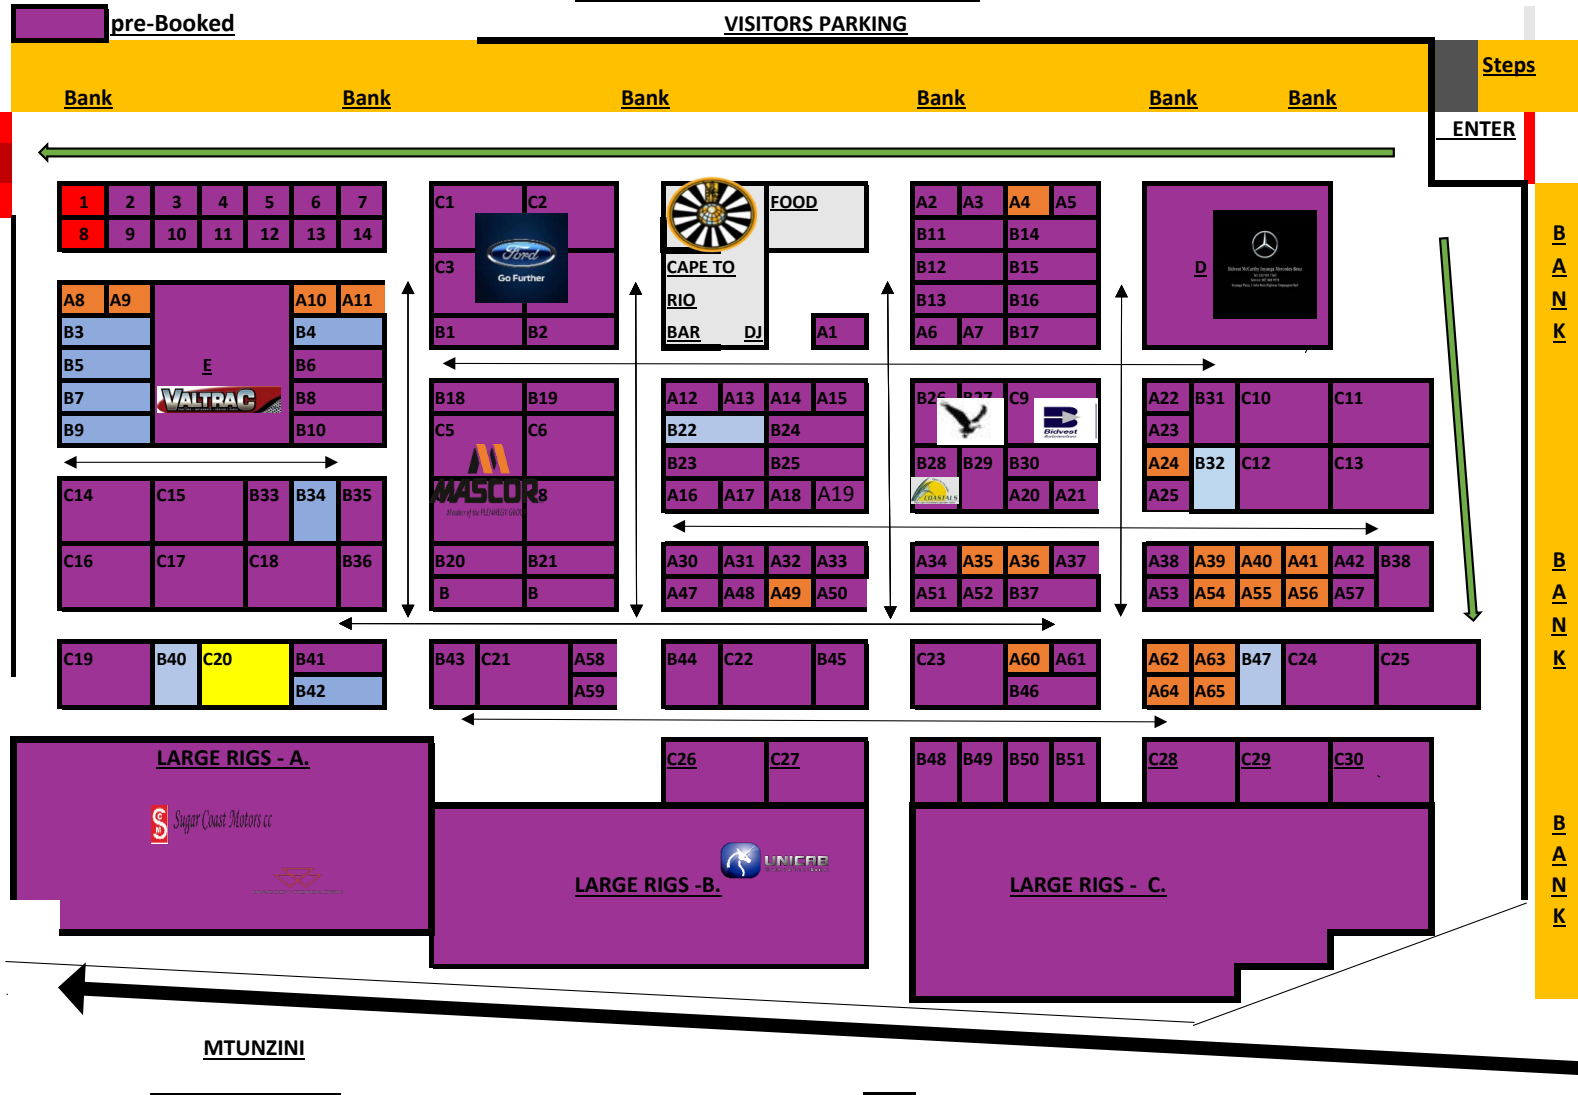

SUGARMAC FESTIVAL 2022 MTUNZINI

VISITORS PARKING

pre-Booked

Bank

Bank

Bank

Bank

Bank

Bank

Steps

ENTER

EXIBITORS
PARKING

B
A
N
K

HELIPAD

B
A
N
K

LARGE RIGS - A.
Sugar Coast Motors cc

LARGE RIGS - B.
UNIFEB

LARGE RIGS - C.

MTUNZINI

MED, IPSS- 1&8

- 5 x 5
- 10 x 5
- 10 x 10
- 17 x 25
- Large Rigs

TO TOLL

Taken.

A

- 1 Bullies Biltong.
34. Z/O
- 30, Mike v Hogan. Inyathi
- 12, 13, Shannon Dry Mack
- 15 Shaun Ninnis Pneumatic Aid
- 6, PSI PSI Brokers cc (Petru)
- 2,3, Tim Wise Pacsys.
- 16 Mr Fertilizer.
- 20,21. BK Energy.
- 17 Tru-North JP Fourie
- 22 Safire
- 14 Security Superstore Richards Bay.
- 5 Andrew, Mayomacs
- 23 AgraForum-SA
- 18 - 19 Conuts Organics
- 32 Kingdom Bee Keeping. Morgs.
- 37 Café Primo.
- 47 Tunnel Quip
- 33 MONITORING & CONTROL LAB. Allan
- 57 ENDIZAYO PROJECTS Dave, Drones
- 7 Hill Grow Farm
- 50 Walker Mower S.A
- 52 Field services and Repairs. Ronald.
- 25 Forward Finances
- 51 Green House tec
- 58/59 Mowcare.
- A38 - A53 Nat - Africa
- 18 - 19 Conuts Organics
- 61 Guy Macladery Bees

- 42 Corne Castrol Lubes
- 31 Mega Security Fencing
- 48 ATK World Wide Adriaan

Taken.

B

- 18.19.20.21Mascor
- 35 Butch Pike
- 26,27. Aqua Nyoni
- 28, Coastals Farmers
12. Wurth
- 1.2. Richie Motors
- 29 Grocane
- 44, 45 Agric/forestry Sharon Hayes
- 15, 16, 17 Shiptech
- 23 Trelleborg Wheel Systems SA
- 30 BK Energy
- 11 T&T Horticulture

- 48,49,50, 51, Case (carlo)
- 13 Bielie van die Bosveld
- 38 Castrol Lubes
- 14 Roadmaster.
- 10 BD energy
- 25 Mahindra
- 36 KIA
- 6 McBeans
- 24 Bundu Gear.
- 37 High Veld Filters
- 8 Marquis macadamias
- 46 DBZ Diesel Shane
- 43 Tyremart
- 41 Kiloton Fritz
- 33 STSA Tyers Ging.
- 31 j6manufacturing

Taken.

C

1. 2. 3. 4. Richie Motors
- 5.6.7.8 Mascor
- 9 Bidvest McCarthy Toyota Empar
- 10,11,12, 13 Peters Motors
- 21 East Toyota Llewellyn
- 22, Agric/forestry Sharon Hayes
- 23 Motus Nissan Zululand
- 27 Dezi
- 25 Protea Engineering
- 16 Richie Farm Equement Kabota.
- 17 Richie Farm Equement Kabota
- 29, 30 ProMac Part and Services
- 14, 15. Bell
- 18 BMW SMG
- 24 Zululand Suzuki
- 19 Andermatt Madumbi (Healthy Food)
- 26 Zululand Nurseries Eshowe

- D - Mark French, Inyanga Motors
- Large rigs - A- Sugar Coast Motors
- Large rigs - C - Petro-Fuel Dave Olivier
- Large Rigs - B - Unicab
- E - Valtrac

CRAFT AND TEA GARDEN	
1	IPSS
2	Mila fruit Veg, Mike
3	Peter, Johns mate.
4	Sluss Puppy
5	Ouma se Vlooi
6	Doodle Donuts (verna)
7	Tonis Tasy Curries
8	IPSS
9	4 Grannies
10	Paul ECHO Designs
11	Johan, Mtunzini
12	Mtunzini morning Market
13	Mtunzini morning Market
14	Mtunzini morning Market